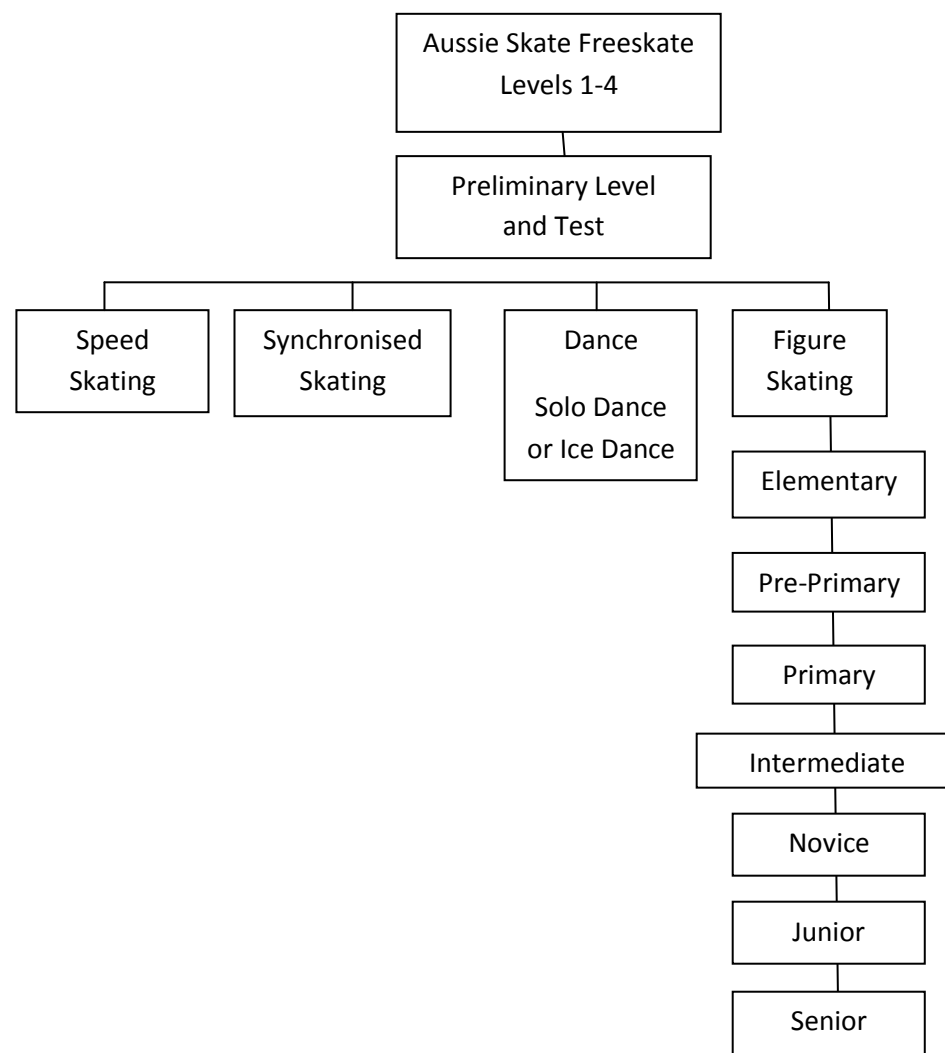

LOVE TO SKATE? WHERE TO FROM SKATE SCHOOL?

BOONDALL
Figure Ice Skating Club

- Be part of Qld's Largest Figure Ice Skating Club
- Annual Membership Renewable March each year
- 5 Competitions a year,
 - ✚ Sunshine Challenge (Jan),
 - ✚ Spin & Jump (March),
 - ✚ Towne Family Trophy and BFOSC Artistic (May)
 - ✚ Club Championships (Aug/Sep)
- Club Dinners and Social Events
- Open Club Meetings